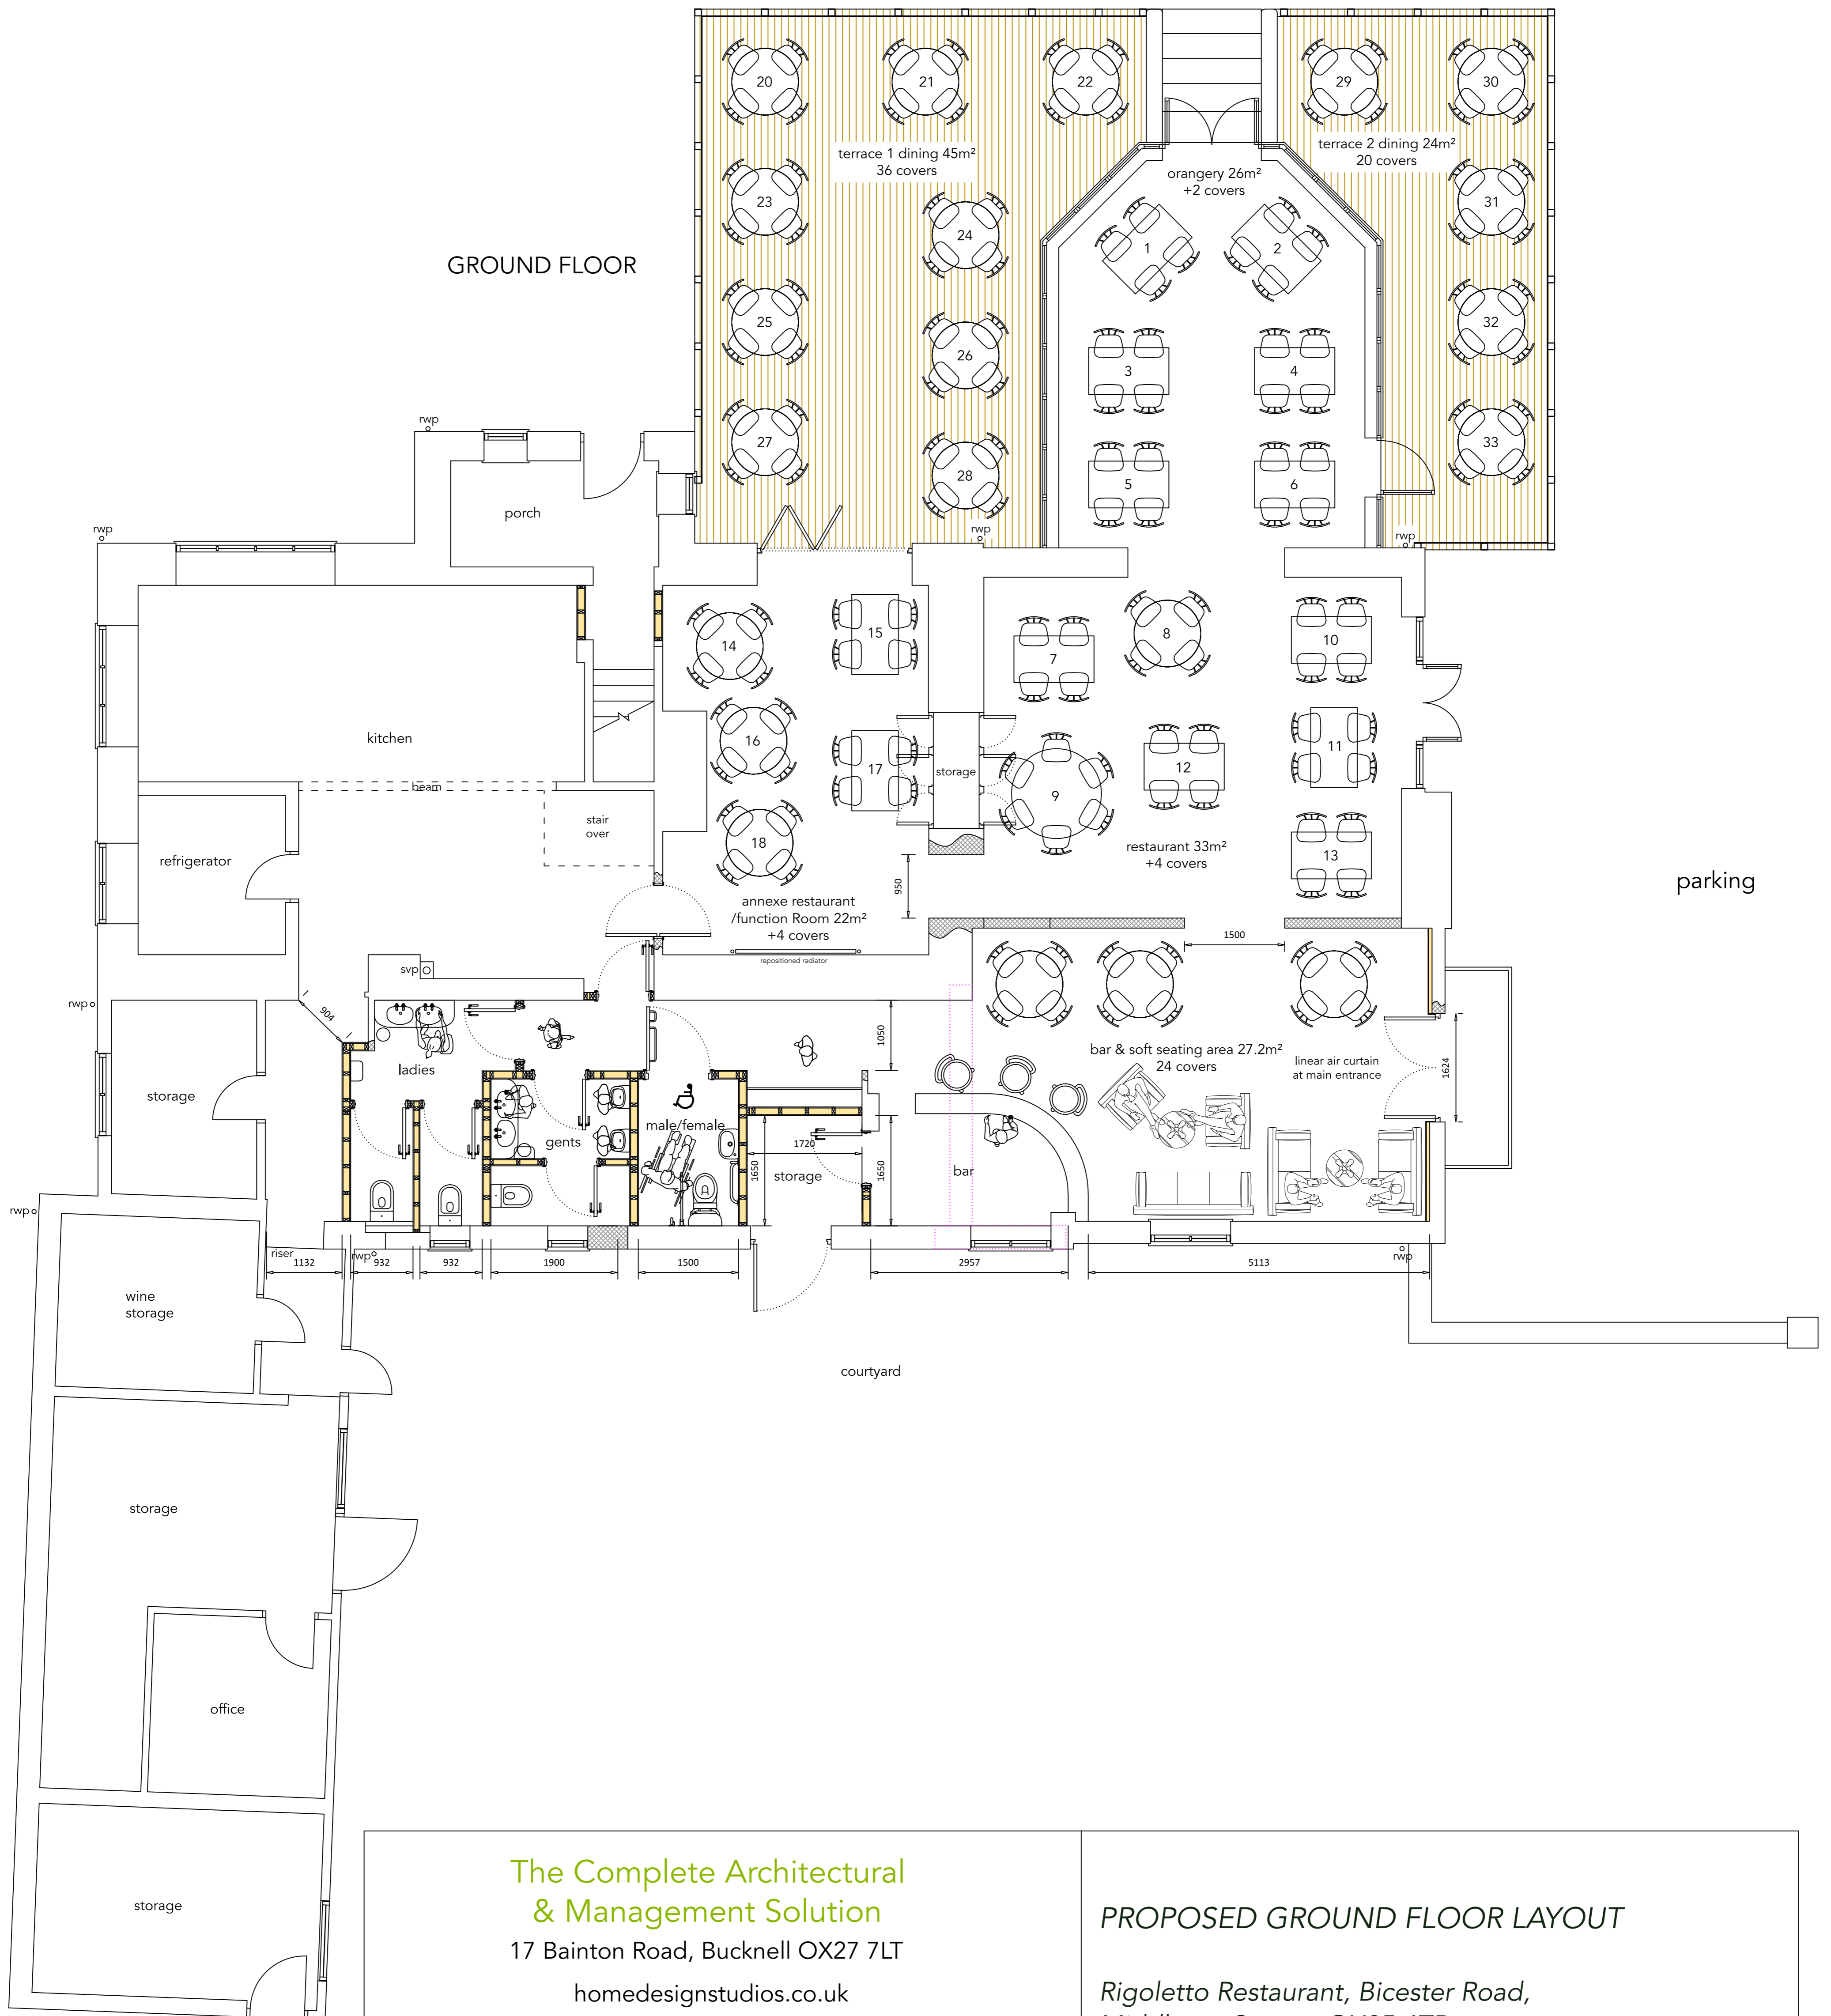

Home Design Studios

...Innovation in Space!

<p>The Complete Architectural & Management Solution 17 Bainton Road, Bucknell OX27 7LT homedesignstudios.co.uk cssoxford@gmail.com</p>		<p>PROPOSED GROUND FLOOR LAYOUT Rigoletto Restaurant, Bicester Road, Middleton Stoney, OX25 4TD.</p>	
DWG No.	08	REV.	01
DATE:	18 June 2015	SCALE:	1:50@A1P
DRAWN BY:	DP	REF.	TBA